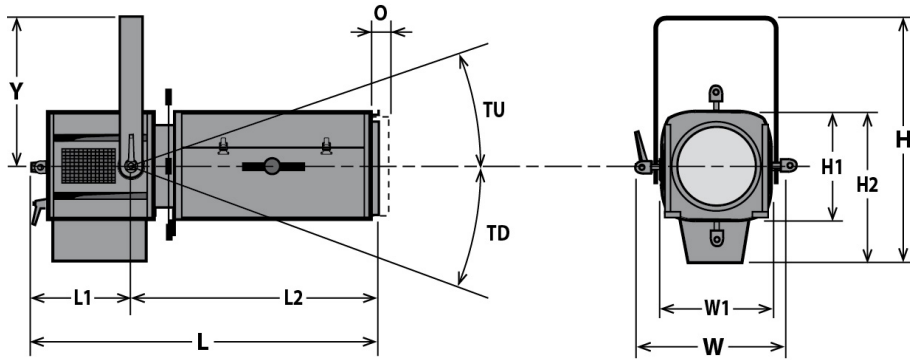

Gel filter

- **Shape:** Square
- **Standard size:** 215x215 mm (8.5x8.5 in)

Gobo

- **Size:** A
- **Material:** Metal
Glass

100 mm

*Maximum image size

Photometrics

with LIF: CP92 source

• Optics @ 15°

Beam intensity
405 000 cd

Distance	5 m	10 m	15 m	20 m	25 m	30 m
Diameter	1.3 m	2.6 m	3.9 m	5.3 m	6.6 m	7.9 m
Illumination	16 500 lux	4 100 lux	1 850 lux	1 050 lux	650 lux	460 lux
Distance	15 ft	35 ft	50 ft	65 ft	80 ft	100 ft
Diameter	3.9 ft	9.2 ft	13.2 ft	17.1 ft	21.1 ft	26.3 ft
Illumination	1 850 fc	340 fc	170 fc	100 fc	65 fc	41 fc

• Optics @ 40°

Beam intensity
57 000 cd

Distance	5 m	10 m	15 m	20 m	25 m	30 m
Diameter	3.6 m	7.3 m	10.9 m	14.6 m	18.2 m	21.8 m
Illumination	2 300 lux	580 lux	260 lux	150 lux	95 lux	65 lux
Distance	15 ft	35 ft	50 ft	65 ft	80 ft	100 ft
Diameter	10.9 ft	25.5 ft	36.4 ft	47.3 ft	58.2 ft	72.8 ft
Illumination	260 fc	47 fc	23 fc	14 fc	9 fc	6 fc

Dimensions and weight

Weight: 20 kg (44 lbs)

Height	Length	Width	Yoke	Tilt	Option
H= 525 mm (20.7 in)	L= 740 mm (29.1 in)	W= 380 mm (15 in)	Y= 325 mm (12.8 in)	TU= TBD°	O= 25 mm (1 in)
H1= 250 mm (9.8 in)	L1= 265 mm (10.4 in)	W1= 250 mm (9.8 in)		TD= TBD°	
H2= 330 mm (13 in)	L2= TBD mm (0 in)				