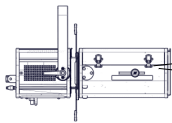

Gel filter

- **Shape:** Square
- **Standard size:** 215x215 mm (8.5x8.5 in)

Gobo

- **Size:** A
- **Material:** Metal
Glass

100 mm

*Maximum image size

Photometrics

with LIF: CP92 source

• Optics @ 15°

Beam intensity
405 000 cd

Distance	5 m	10 m	15 m	20 m	25 m	30 m
Diameter	1.3 m	2.6 m	3.9 m	5.3 m	6.6 m	7.9 m
Illumination	16 500 lux	4 100 lux	1 850 lux	1 050 lux	650 lux	460 lux
Distance	15 ft	35 ft	50 ft	65 ft	80 ft	100 ft
Diameter	3.9 ft	9.2 ft	13.2 ft	17.1 ft	21.1 ft	26.3 ft
Illumination	1 850 fc	340 fc	170 fc	100 fc	65 fc	41 fc