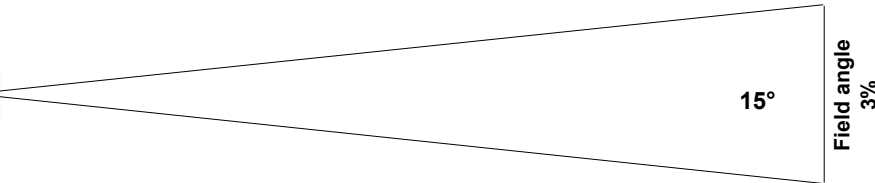

Admissible lamps	Power *	Lumen output*	Colour temperature*	Life*
LIF: CP92	2 000 W	52 000 lm	3200K	400 h

(*) manufacturers data

Optics

Characteristics

- **Type:** Zoom
- **Beam range:** 15° to 40°
- **Focal length:** 110 - 304 mm

Gel filter

- **Shape:** Square
- **Standard size:** 215x215 mm (8.5x8.5 in)

Gobo

- **Size:** A
- **Material:** Metal
Glass

100 mm

*Maximum image size

Photometrics

with LIF: CP92 source

• Optics @ 15°

Beam intensity
405 000 cd

Distance	5 m	10 m	15 m	20 m	25 m	30 m
Diameter	1.3 m	2.6 m	3.9 m	5.3 m	6.6 m	7.9 m
Illumination	16 500 lux	4 100 lux	1 850 lux	1 050 lux	650 lux	460 lux
Distance	15 ft	35 ft	50 ft	65 ft	80 ft	100 ft
Diameter	3.9 ft	9.2 ft	13.2 ft	17.1 ft	21.1 ft	26.3 ft
Illumination	1 850 fc	340 fc	170 fc	100 fc	65 fc	41 fc

• Optics @ 40°

Beam intensity
57 000 cd

Distance	5 m	10 m	15 m	20 m	25 m	30 m
Diameter	3.6 m	7.3 m	10.9 m	14.6 m	18.2 m	21.8 m
Illumination	2 300 lux	580 lux	260 lux	150 lux	95 lux	65 lux
Distance	15 ft	35 ft	50 ft	65 ft	80 ft	100 ft
Diameter	10.9 ft	25.5 ft	36.4 ft	47.3 ft	58.2 ft	72.8 ft
Illumination	260 fc	47 fc	23 fc	14 fc	9 fc	6 fc