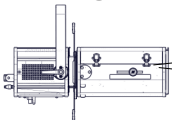

• Optics @ 40°

Beam intensity
57 000 cd

Distance	5 m	10 m	15 m	20 m	25 m	30 m
Diameter	3.6 m	7.3 m	10.9 m	14.6 m	18.2 m	21.8 m
Illumination	2 300 lux	580 lux	260 lux	150 lux	95 lux	65 lux
Distance	15 ft	35 ft	50 ft	65 ft	80 ft	100 ft
Diameter	10.9 ft	25.5 ft	36.4 ft	47.3 ft	58.2 ft	72.8 ft
Illumination	260 fc	47 fc	23 fc	14 fc	9 fc	6 fc