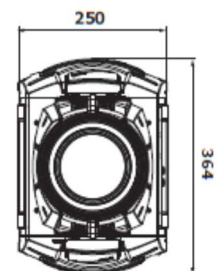

8-Facet Circular Prism (max. zoom)