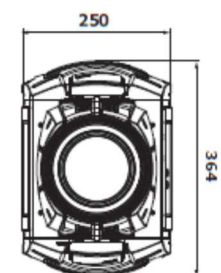

Colour wheel

Static gobo wheel

Rotating gobo wheel

0° Parallel Beam

20° Solid Beam

6-Facet Linear Prism (min. zoom)

6-Facet Linear Prism (max. zoom)

8-Facet Circular Prism (min. zoom)

8-Facet Circular Prism (max. zoom)

Hmotnost: 15kg

Circular Prism & Static gobos

Circular Prism & Rotating gobos

Linear Prism & Static gobos

Linear Prism & Rotating gobos

6-facet
Linear
Prism

8-facet
Circular
Prism