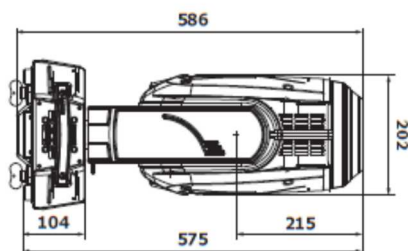

Colour wheel

Static gobo wheel

Rotating gobo wheel

0° Parallel Beam

20° Solid Beam

6-Facet Linear Prism (min. zoom)

6-Facet Linear Prism (max. zoom)

8-Facet Circular Prism (min. zoom)

8-Facet Circular Prism (max. zoom)

Hmotnost: 15kg

Circular Prism & Static gobos

Circular Prism & Rotating gobos

Linear Prism & Static gobos

Linear Prism & Rotating gobos

6-facet
Linear
Prism

8-facet
Circular
Prism